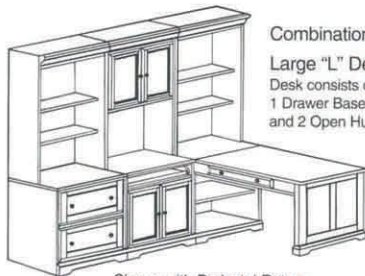

Grandview Merlot

GRANDVIEW SERIES 2315

-910 Executive Desk
W68" x D31" x H30"

-915 Desk Hutch
W69" x D14" x H44"

-940 Executive Pedestal Return
W45" x D22" x H29"

-912 Leg Desk
W60" x D30" x H31"

-913 Small Roll Top Desk (RTA)
W42" x D29" x H53"

-914A Large Roll Top Desk Top
-914B Large Roll Top Desk Base
W58" x D33" x H54" (Assembled)

-925 Desk Chair
W20" x D25" x H39"

-955 File Cabinet
W19" x D31" x H22"
2 Drawers

-960 File Cabinet
W19" x D22" x H55"
4 Drawers

-945 Computer Armoire
W43" x D22" x H67"
Monitor Area W34" x D18" x H19"

-911 Computer Desk
W58" x D25" x H30"
-916 Computer Desk Hutch
W60" x D13" x H37"

Shown with Pedestal Return

Combinations

Large "L" Desk with Pedestal Return
Desk consists of: 1 Desk Base (922B), 1 Door Hutch (922T),
1 Drawer Base (924B), 1 Return (924R), 1 File Base (926B)
and 2 Open Hutches (926T)

-922B Desk Base
W30" x D22" x H30"

-922T Door Hutch
W30" x D14" x H46"

-924B Drawer Base
W30" x D22" x H30"

-924R or -924PR Return
W50" x D30" x H30"

-926B File Base
W30" x D22" x H30"

-926T Open Hutches
W30" x D14" x H46"