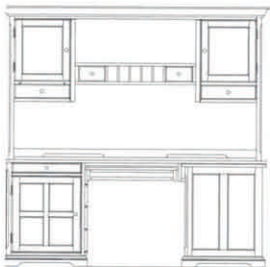

Grandview Merlot

GRANDVIEW SERIES 2315

-910 Executive Desk
W68" x D31" x H30"

-915 Desk Hutch
W69" x D14" x H44"

-940 Executive Pedestal Return
W45" x D22" x H29"

-912 Leg Desk
W60" x D30" x H31"

-913 Small Roll Top Desk (RTA)
W42" x D29" x H53"

-914A Large Roll Top Desk Top
-914B Large Roll Top Desk Base
W58" x D33" x H54" (Assembled)

-925 Desk Chair
W20" x D25" x H39"

-955 File Cabinet
W19" x D31" x H22"
2 Drawers

-960 File Cabinet
W19" x D22" x H55"
4 Drawers

-945 Computer Armoire
W43" x D22" x H67"
Monitor Area W34" x D18" x H19"

-911 Computer Desk
W58" x D25" x H30"
-916 Computer Desk Hutch
W60" x D13" x H37"

Shown with Pedestal Return

Combinations

Large "L" Desk with Pedestal Return
Desk consists of: 1 Desk Base (922B), 1 Door Hutch (922T),
1 Drawer Base (924B), 1 Return (924R), 1 File Base (926B)
and 2 Open Hutches (926T)

-922B Desk Base
W30" x D22" x H30"

-922T Door Hutch
W30" x D14" x H46"

-924B Drawer Base
W30" x D22" x H30"

-924R or -924PR Return
W50" x D30" x H30"

-926B File Base
W30" x D22" x H30"

-926T Open Hutches
W30" x D14" x H46"