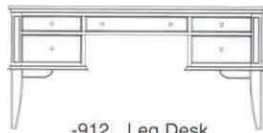

Grandview Merlot

GRANDVIEW SERIES 2315

-910 Executive Desk
W68" x D31" x H30"

-915 Desk Hutch
W69" x D14" x H44"

-940 Executive Pedestal Return
W45" x D22" x H29"

-912 Leg Desk
W60" x D30" x H31"

-913 Small Roll Top Desk (RTA)
W42" x D29" x H53"

-914A Large Roll Top Desk Top
-914B Large Roll Top Desk Base
W58" x D33" x H54" (Assembled)

-925 Desk Chair
W20" x D25" x H39"

-955 File Cabinet
W19" x D31" x H22"
2 Drawers

-960 File Cabinet
W19" x D22" x H55"
4 Drawers

-945 Computer Armoire
W43" x D22" x H67"
Monitor Area W34" x D18" x H19"

-911 Computer Desk
W58" x D25" x H30"
-916 Computer Desk Hutch
W60" x D13" x H37"

Shown with Pedestal Return

Combinations

Large "L" Desk with Pedestal Return
Desk consists of: 1 Desk Base (922B), 1 Door Hutch (922T),
1 Drawer Base (924B), 1 Return (924R), 1 File Base (926B)
and 2 Open Hutches (926T)

-922B Desk Base
W30" x D22" x H30"

-922T Door Hutch
W30" x D14" x H46"

-924B Drawer Base
W30" x D22" x H30"

-924R or -924PR Return
W50" x D30" x H30"

-926B File Base
W30" x D22" x H30"

-926T Open Hutches
W30" x D14" x H46"