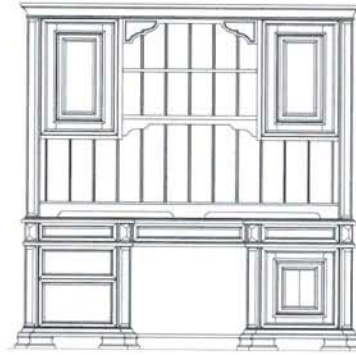

MADISON SERIES 4455

MADISON SERIES 4455

MADISON SERIES 4455

MADISON SERIES 4455

-918A Desk

W72" x D28" x H31"

3 Drawers, 1 File Drawer

-918B Desk Return

W54" x D28" x H31"

1 Drawer, 1 Door, Pullout Shelf, Pullout Keyboard Shelf

-916 Computer Desk Hutch

W75" x D16" x H50"

2 Doors, 3 Adjustable Shelves

-911 Computer Desk

W76" x D26" x H31"

4 Drawers, 1 Door, 1 Pullout Keyboard Shelf

-917 Library Desk

W72" x D32" x H31"

6 Drawers, 1 Pullout Keyboard Shelf

-912 Leg Desk

W62" x D32" x H31"

4 Drawers, 1 Pullout Keyboard Shelf

-925 Desk Chair

W27" x D27" x H44"