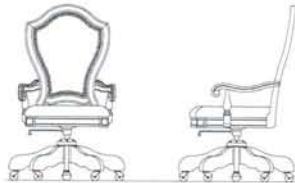

W54" x D28" x H31"

1 Drawer, 1 Door, Pullout Shelf, Pullout Keyboard Shelf

-916 Computer Desk Hutch

W75" x D16" x H50"

2 Doors, 3 Adjustable Shelves

-911 Computer Desk

W76" x D26" x H31"

4 Drawers, 1 Door, 1 Pullout Keyboard Shelf

-917 Library Desk

W72" x D32" x H31"

6 Drawers, 1 Pullout Keyboard Shelf

-912 Leg Desk

W62" x D32" x H31"

4 Drawers, 1 Pullout Keyboard Shelf

-925 Desk Chair

W27" x D27" x H44"