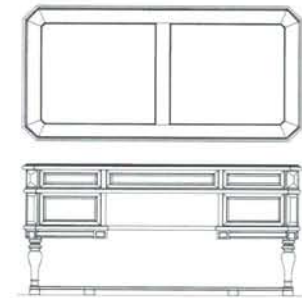

MADISON SERIES 4455

MADISON SERIES 4455

MADISON SERIES 4455

MADISON SERIES 4455

-918A Desk

W72" x D28" x H31"

3 Drawers, 1 File Drawer

-918B Desk Return

W54" x D28" x H31"

1 Drawer, 1 Door, Pullout Shelf, Pullout Keyboard Shelf

-916 Computer Desk Hutch

W75" x D16" x H50"

2 Doors, 3 Adjustable Shelves

-911 Computer Desk

W76" x D26" x H31"

4 Drawers, 1 Door, 1 Pullout Keyboard Shelf

-917 Library Desk

W72" x D32" x H31"

6 Drawers, 1 Pullout Keyboard Shelf

-912 Leg Desk

W62" x D32" x H31"

4 Drawers, 1 Pullout Keyboard Shelf

-925 Desk Chair

W27" x D27" x H44"

-955 File Cabinet

W28" x D26" x H37"

3 Drawers

-960 File Cabinet

W28" x D26" x H61"

5 Drawers

-934A Bookcase Deck

W45" x D21" x H59"