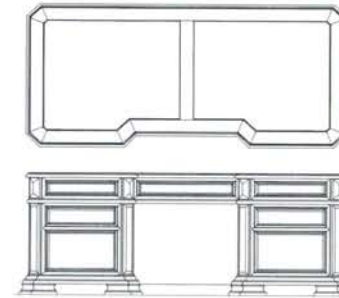

MADISON SERIES 4455

MADISON SERIES 4455

MADISON SERIES 4455

MADISON SERIES 4455

-918A Desk

W72" x D28" x H31"

3 Drawers, 1 File Drawer

-918B Desk Return

W54" x D28" x H31"

1 Drawer, 1 Door, Pullout Shelf, Pullout Keyboard Shelf

-916 Computer Desk Hutch

W75" x D16" x H50"

2 Doors, 3 Adjustable Shelves

-911 Computer Desk

W76" x D26" x H31"

4 Drawers, 1 Door, 1 Pullout Keyboard Shelf

-917 Library Desk

W72" x D32" x H31"

6 Drawers, 1 Pullout Keyboard Shelf

-912 Leg Desk

W62" x D32" x H31"

4 Drawers, 1 Pullout Keyboard Shelf

-925 Desk Chair

W27" x D27" x H44"