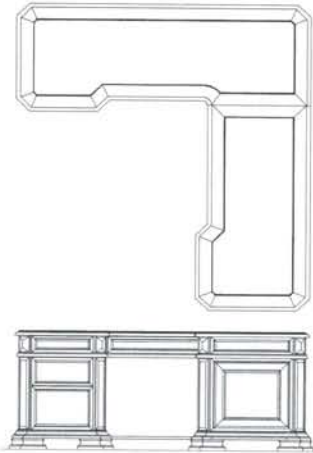

MADISON SERIES 4455

MADISON SERIES 4455

MADISON SERIES 4455

MADISON SERIES 4455

-918A Desk

W72" x D28" x H31"

3 Drawers, 1 File Drawer

-918B Desk Return

W54" x D28" x H31"

1 Drawer, 1 Door, Pullout Shelf, Pullout Keyboard Shelf

-916 Computer Desk Hutch

W75" x D16" x H50"

2 Doors, 3 Adjustable Shelves

-911 Computer Desk

W76" x D26" x H31"

4 Drawers, 1 Door, 1 Pullout Keyboard Shelf

-917 Library Desk

W72" x D32" x H31"

6 Drawers, 1 Pullout Keyboard Shelf

-912 Leg Desk

W62" x D32" x H31"

4 Drawers, 1 Pullout Keyboard Shelf

-925 Desk Chair

W27" x D27" x H44"

2 Doors, 1 Adjustable Shelf,
Pullout Keyboard Shelf

-924B Drawer Base

W30" x D19" x H31"

1 Adjustable Shelf