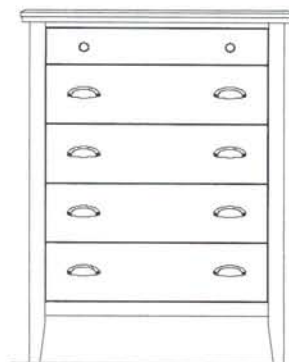

King or Queen Size

- 254 Sleigh Leather 5/0 Hd/Bd — W63" x D6" x H58"
- 259 Platform 5/0 Ft/Bd — W66" x D3" x H22"
- 274 Sleigh Leather 6/6 Hd/Bd — W79" x D6" x H58"
- 279 Platform 6/0, 6/6 Ft/Bd — W82" x D3" x H22"
- 645 Underbed Storage Unit 5/0, 6/6

King or Queen Size

- 232 Sleigh 3/3 Hd/Bd — W41" x D6" x H52"
- 239 Platform 3/3 Ft/Bd — W44" x D3" x H22"
- 242 Sleigh 4/6 Hd/Bd — W56" x D6" x H52"
- 249 Platform 4/6 Ft/Bd — W59" x D3" x H22"
- 252 Sleigh 5/0 Hd/Bd — W63" x D6" x H58"
- 259 Platform 5/0 Ft/Bd — W66" x D3" x H22"
- 272 Sleigh 6/6, 6/0 Hd/Bd — W79" x D6" x H58"
- 279 Platform 6/6, 6/0 Ft/Bd — W82" x D3" x H22"
- 643 Underbed Storage Unit 3/3, 4/6
- 645 Underbed Storage Unit 5/0, 6/6

- 030 Landscape Mirror
W37" x D3" x H33"
- 010 Drawer Dresser
W55" x D21" x H43"
9 Drawers

-036 Floor Mirror
W36" x D3" x H72"

-050 Nightstand
W22" x D19" x H28"
2 Drawers

-040 Drawer Chest
W36" x D18" x H50"
5 Drawers

-045 Armoire
W40" x D22" x H62"
2 Doors, 2 Tray Drawers, 1 Adjustable Shelf
Inside Dimensions: 35 1/2" x 18 1/2" x 32"

-161 Entertainment Console
W52" x D18" x H44"
6 Drawers, 2 Open Compartments

-102 End Table
W22" x D22" x H22"
1 Drawer