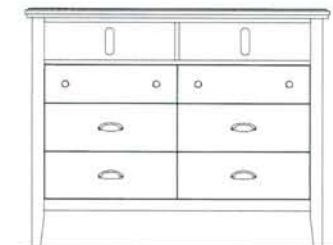

King or Queen Size

- 232 Sleigh 3/3 Hd/Bd — W41" x D6" x H52"
- 239 Platform 3/3 Ft/Bd — W44" x D3" x H22"
- 242 Sleigh 4/6 Hd/Bd — W56" x D6" x H52"
- 249 Platform 4/6 Ft/Bd — W59" x D3" x H22"
- 252 Sleigh 5/0 Hd/Bd — W63" x D6" x H58"
- 259 Platform 5/0 Ft/Bd — W66" x D3" x H22"
- 272 Sleigh 6/6, 6/0 Hd/Bd — W79" x D6" x H58"
- 279 Platform 6/6, 6/0 Ft/Bd — W82" x D3" x H22"
- 643 Underbed Storage Unit 3/3, 4/6
- 645 Underbed Storage Unit 5/0, 6/6

- 030 Landscape Mirror
W37" x D3" x H33"
- 010 Drawer Dresser
W55" x D21" x H43"
9 Drawers

-036 Floor Mirror
W36" x D3" x H72"

-050 Nightstand
W22" x D19" x H28"
2 Drawers

-040 Drawer Chest
W36" x D18" x H50"
5 Drawers

-045 Armoire
W40" x D22" x H62"
2 Doors, 2 Tray Drawers, 1 Adjustable Shelf
Inside Dimensions: 35 1/2" x 18 1/2" x 32"

-161 Entertainment Console
W52" x D18" x H44"
6 Drawers, 2 Open Compartments

-102 End Table
W22" x D22" x H22"
1 Drawer