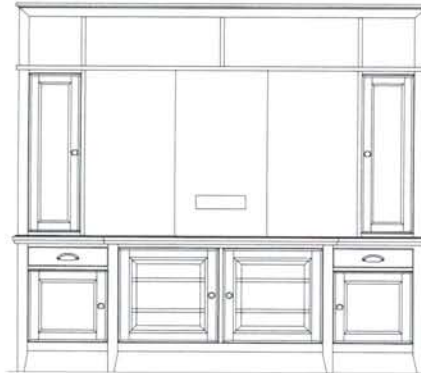

-045 Armoire
W40" x D22" x H62"
2 Doors, 2 Tray Drawers, 1 Adjustable Shelf
Inside Dimensions: 35 1/2" x 18 1/2" x 32"

-161 Entertainment Console
W52" x D18" x H44"
6 Drawers, 2 Open Compartments

-102 End Table
W22" x D22" x H22"
1 Drawer

-104 Sofa Table
W47" x D17" x H30"
1 Drawer

-100 Rectangular Cocktail Table
W47" x D30" x H17"
1 Drawer

-413 Computer Desk Hutch
W50" x D14" x H46"

-414 Computer Desk
W50" x D23" x H30"
3 Drawers, 1 Keyboard Pullout Shelf

-452 Desk Chair (RTA)
W21" x D24" x H36"

-113 Writing Desk
W48" x D26" x H30"
1 Drawer

-109 Leaning Bookshelf
W33" x D18" x H71"

-368A TV Console Deck Part A
W84" x D13" x H52"

-368B TV Console Deck Part B